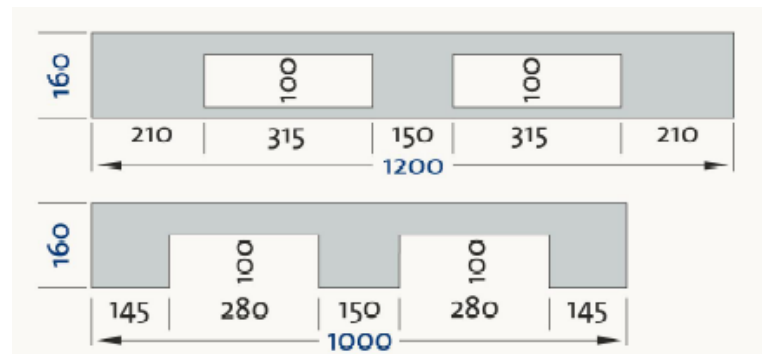

With Compliments

Hygienic Non-Perimeter Plastic Pallet

External Dimensions

1000mm x 1200mm x 160mm

Load Capacity

Static - 5000 kg

Dynamic - 1250 kg

Racking - 850 kg

Weight

22 kg

Dimensions in mm

Material

Virgin High Density Polyethylene