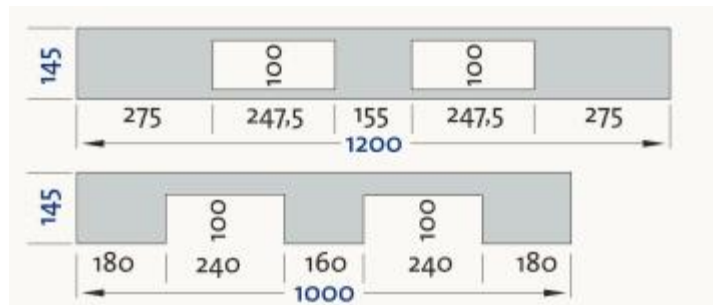

Lighter-Weight Plastic Pallet

External Dimensions

1000mm x 1200mm x 145mm

Load Capacity

Static - 4000 kg

Dynamic - 1000 kg

Racking - 400 kg

Weight

15 kg

Dimensions in mm

Material

Virgin High Density Polyethylene

Runners

3 Runners