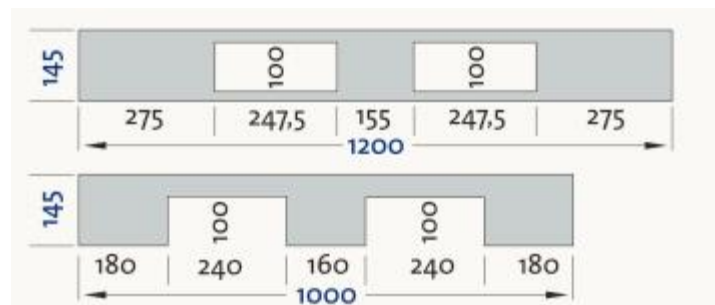

#### External Dimensions

1000mm x 1200mm x 145mm

#### Load Capacity

Static - 4000 kg

Dynamic - 1000 kg

Racking - 400 kg

#### Weight

15 kg

Dimensions in mm