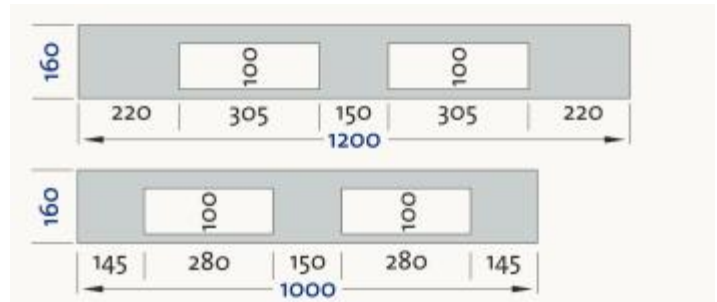

With Compliments

**Perimeter HDPE Plastic Pallet**

**External Dimensions**

1000mm x 1200mm x 160mm

**Load Capacity**

Static - 7500 kg

Dynamic - 1500 kg

Racking - 1250 kg

**Weight**

27 kg

**Material**

Virgin High Density Polyethylene

Dimensions in mm